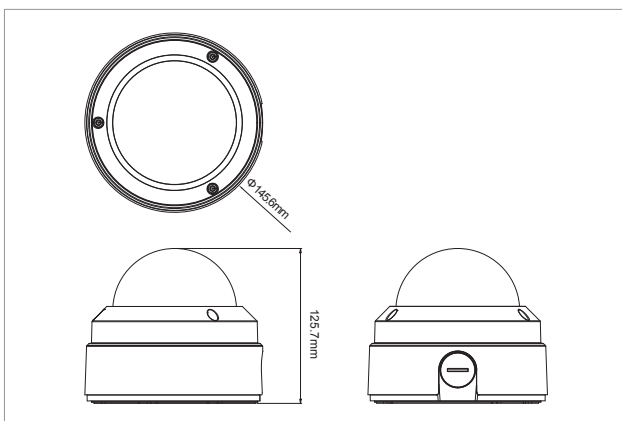

Specifications

Camera General Information

Image Sensor	1/3" 3MP True WDR progressive scan CMOS sensor
Minimum Illumination	B/W 0 lux/Color 0.1 lux
Lens	Motorized (3-10mm, F1.4)
Field of View	Horizontal: 31.8°~75.3° Vertical: 17.6°~42.7° Diagonal: 36.1°~82.6°
Iris Type	P-iris
Day and Night	YES (Ture D/N)
IR Distance	Effective up to 25 meter
IR Wavelength	850nm(16 pcs Φ 5.0 IR-LED, 8pcs 6.0 Φ IR-LED)
IR Control	Smart IR
ICR	YES
WDR	YES
Image Enhance	Brightness, Contrast, Saturation, Sharpness, Backlight compensation, Mirror, Flip, Day/Night, Anti-flicker

Video

Video Compression	H.264/M-JPEG
Video Streaming	Triple streaming H.264 Stream 1/H.264 Stream2/MJPEG Stream 3
Video Resolution	1920x1080 to 320x240
Video Quality	VBR/CBR
Frame Rate	1920x1080 @30 fps 1280x720 @30 fps 720x576 @30 fps 720x480 @30 fps 640x480 @30 fps 320x240 @30 fps

Audio

Audio Streaming	Two-way
Audio Compression	G.711 8KHz/16bit
Audio Input	Line-in
Audio Output	Line-out

Dimension Drawing

Network

Interface	10/100/1000 Mbps Ethernet, RJ-45
Supported Protocols	HTTP, TCP/IP, UDP, RTP, RTSP, FTP, SMTP, DHCP, DNS, DDNS, NTP, uPnP, ONVIF, IPv4/v6
Browser	Internet Explorer (support up to IE 10), Chrome, Firefox, Safari
Security	Multi-level passwords /HTTP encryption

I/O Connector

Audio in/out Port	Terminal block 1 in/1out
D I/O	DIX1,DOx1
RS485	N/A
Micro SD Card Slot	YES
RJ45	YES

Event Management

Event trigger	Motion detection , DI
Notifications	Trigger alarm output, email/FTP and record video to PC or SD card
post Recording	YES
Pre Recording	YES

Power

DC/AC	DC 12V/AC 24V terminal block
PoE	YES/IEEE 802.3af

General

Power Consumption	12W max.
Weight	1725g
Dimension	Φ 145.6mm x 125.7mm (H)
Operating Temp.	-40°C ~ 60°C/-40°F ~ 140°F
Humidity	90% RH (no condensation)
Certification	CE/FCC
Vandal Resistant	IK10
Weather Prove	IP66, built-in heater
Application	SDK available for application development

Packaging Information

NWT	1725g
GWT	2055g
Dimension	225mm x 202mm x 156mm