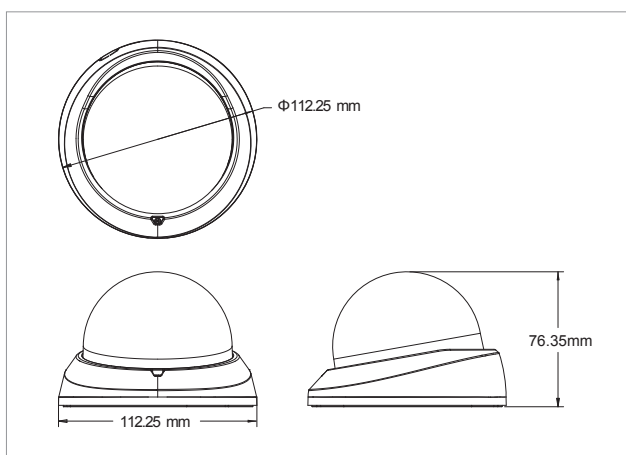

## Specifications

### Camera General Information

Image Sensor	1/3" 2MP progressive scan CMOS sensor
Minimum Illumination	B/W 0 lux/Color 0.1 lux
Lens	Varifocal (3-10mm, F1.3)
Field of View	Horizontal: 26.4°~79.5° Vertical: 15.7°~43.6° Diagonal: 31.8°~93.1°
Iris Type	DC-iris
Day and Night	YES
IR Distance	Effective up to 15 meter
IR Wavelength	850nm (15 pcs $\Phi$ 5.0 IR-LED)
IR Control	Smart IR
ICR	YES
WDR	YES (DWDR)
Image Enhance	Brightness, Contrast, Saturation, Sharpness, Backlight compensation, Mirror, Flip, Day/Night, Anti-flicker

## Dimension Drawing

### Packaging Information

NWT	290g
GWT	540g
Dimension	174mm (D) x 164mm (W) x 113mm (H)