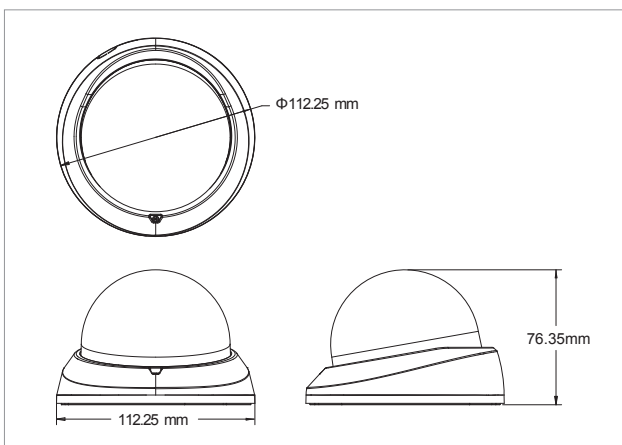

## Specifications

### Camera General Information

|                      |  |
|----------------------|--|
| Image Sensor         | 1/3" 3MP progressive scan CMOS sensor  |
| Minimum Illumination | B/W 0.01 lux/Color 0.1 lux   |
| Lens                 | varifocal (3-10mm, F1.3)   |
| Field of View        | Horizontal: 28.2°~87.3°<br>Vertical: 21.4°~61.9°<br>Diagonal: 34.6°~112.6°                                 |
| Iris Type            | DC-iris  |
| Day and Night        | YES (digital D/N)  |
| IR Distance          | N/A  |
| IR Wavelength        | N/A  |
| IR Control           | N/A  |
| ICR                  | N/A  |
| WDR                  | YES (DWDR)   |
| Image Enhance        | Brightness, Contrast, Saturation, Sharpness, Backlight compensation, Mirror, Flip, Day/Night, Anti-flicker |

## Dimension Drawing

### Packaging Information

|           |                                  |
|-----------|----------------------------------|
| NWT       | 280g                             |
| GWT       | 540g                             |
| Dimension | 174mm (D) x 164mm (W) x 113mm(H) |