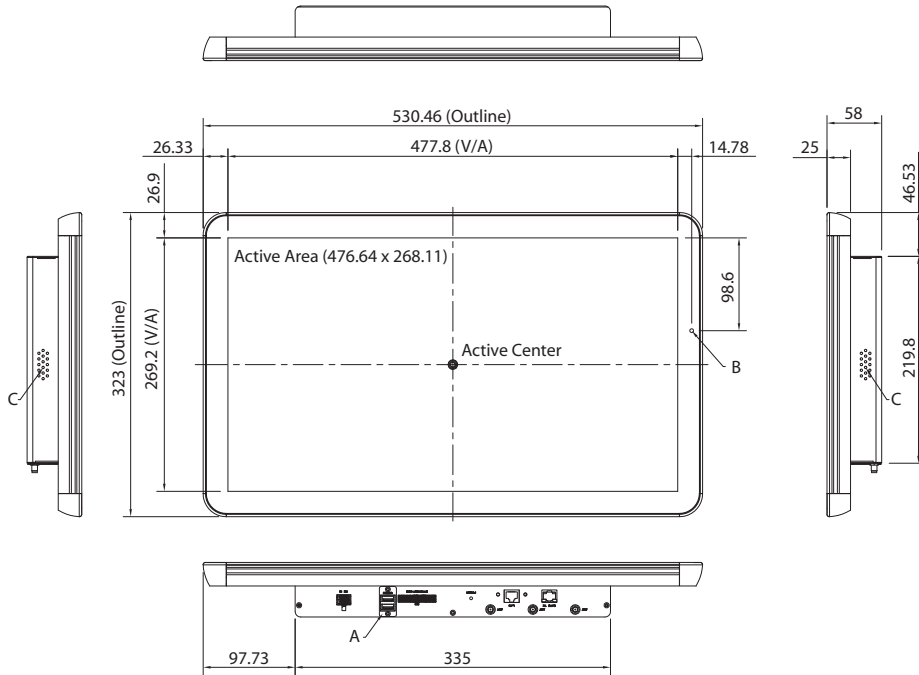

Dimension Drawing

Operating System

- Win7/WES7/Win8/WE8S/Win10/Linux

Mechanical

- Color: Pantone Black C
- Enclosure: Aluminum and Iron
- Mounting: support VESA75/100/200mm
- Ingress protection: Front bezel IP54
- Dimension: 530.46mm x 323mm x 58mm
- Weight: 7kg

Ordering Information

- ♦ **TPPC 2210T (P/N: 10ID0221000X0)**
  With Video over Ethernet extender
- ♦ **TPPC 2210 (P/N: 10ID0221001X0)**
  W/o Video over Ethernet extender